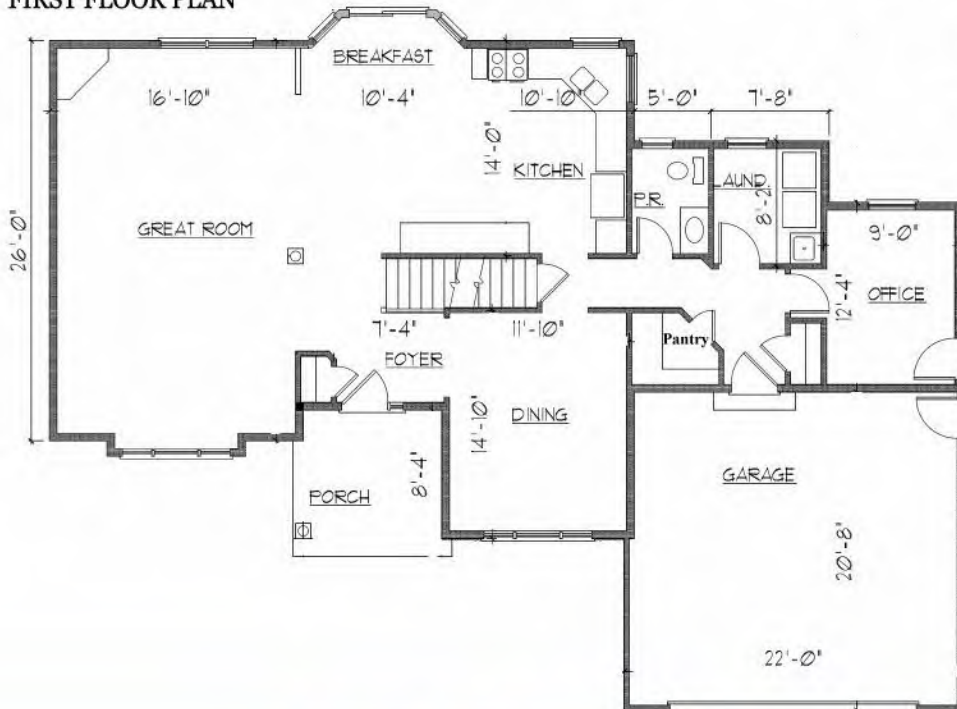

## 2300+ Square Foot

**Great Room 10' High**  
(Optional step ceiling)

**1st Floor Laundry**

**Office with exterior door**

**Large Dining Room**

**2 Story Entrance Foyer**

**Great Master Suite** (Optional sitting room in lieu of attic)

**2 Additional Large Bedrooms**

**2-1/2 Bathrooms**

**2 Car Garage**

FIRST FLOOR PLAN

SECOND FLOOR PLAN

**Martin Custom Homes**  
**mch-cny.com**