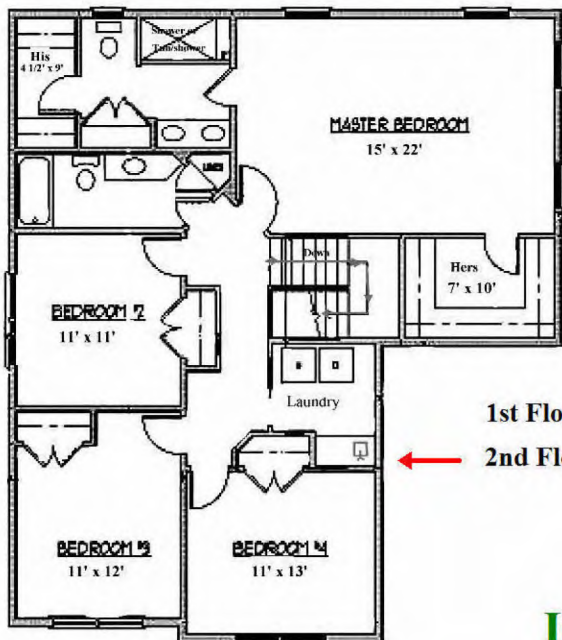

Andrew Martin
 (315)374-4531

1392 Square Foot 1st Floor
 1307 Square Foot 2nd Floor

Very Open Floor Plan

4 Bedrooms - 2 1/2 Baths

Morning Room

Huge Kitchen with Island

Walk in Pantry
 Breakfast Bar

Formal Dining Room

Private Study

Huge Master Bedroom Suite

Double Sink Vanity
 His/Hers Closets

Mudroom with bench and cubbies

Bench & Cubbies
 Walk in Closet

2nd Floor Laundry Room

Nice Front Porch - Optional Rear Deck

The "Gracie Ann II"

2699 Square Foot Colonial

1st Floor Plan
 2nd Floor Plan

Interested? Ask to see photos!

Martin Custom Homes
mch-cny.com

Use your smart phone to read QR code and connect directly to mch-cny.com