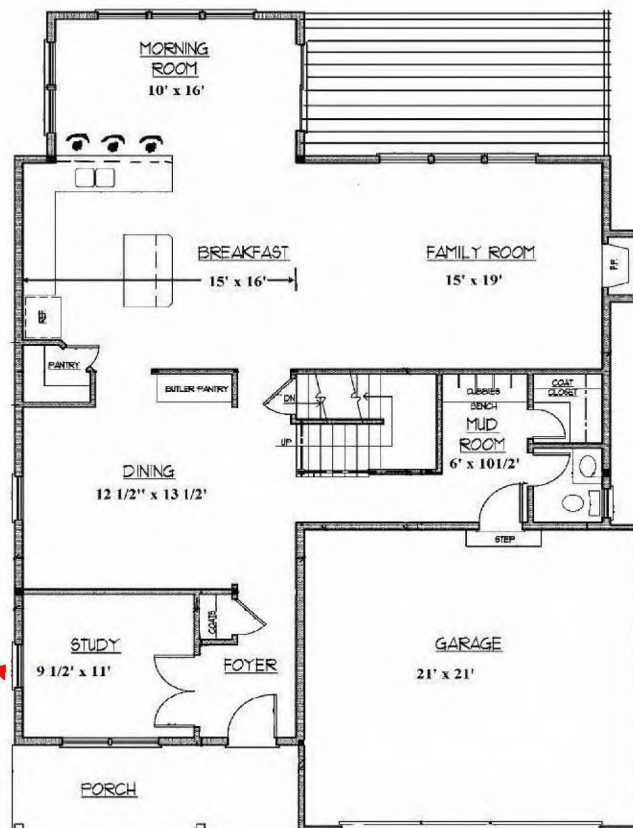

Andrew Martin
 (315)374-4531

1392 Square Foot 1st Floor
 1307 Square Foot 2nd Floor

Very Open Floor Plan

4 Bedrooms - 2 1/2 Baths

Morning Room

Huge Kitchen with Island

Walk in Pantry
 Breakfast Bar

Formal Dining Room

Private Study

Huge Master Bedroom Suite

Double Sink Vanity
 His/Hers Closets

Mudroom with bench and cubbies

Bench & Cubbies
 Walk in Closet

2nd Floor Laundry Room

Nice Front Porch - Optional Rear Deck

The "Gracie Ann II"

2699 Square Foot Colonial

1st Floor Plan
 2nd Floor Plan

Interested? Ask to see photos!

Martin Custom Homes
mch-cny.com

Use your smart phone to read QR code and connect directly to mch-cny.com