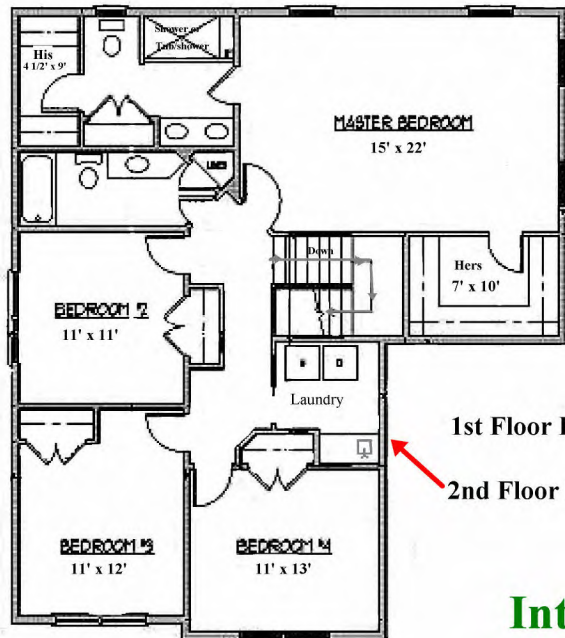

www.MCH-CNY.com
7527 Buckley Road
N. Syracuse, NY 13212
Phone (315)452-3245
Fax: (315)452-9454

Excellence in Building Your Dreams

Direct access to your builders... anytime!

Dave Martin
(315)374-4527

Andrew Martin
(315)374-4531

The "Gracie Ann"

2699 Square Foot Colonial

1392 Square Foot 1st Floor
1307 Square Foot 2nd Floor

4 Bedrooms - 2 1/2 Baths

Very Open Floor Plan

Huge Kitchen with Island

Walk in Pantry

Breakfast Bar

Morning Room

Private Study or Playroom

Formal Dining Room

Huge Master Bedroom Suite

His/Hers Closets

Double Sink Vanity

2nd Floor Laundry Room

Nice Front Porch - Optional Rear Deck

1st Floor Plan

2nd Floor Plan