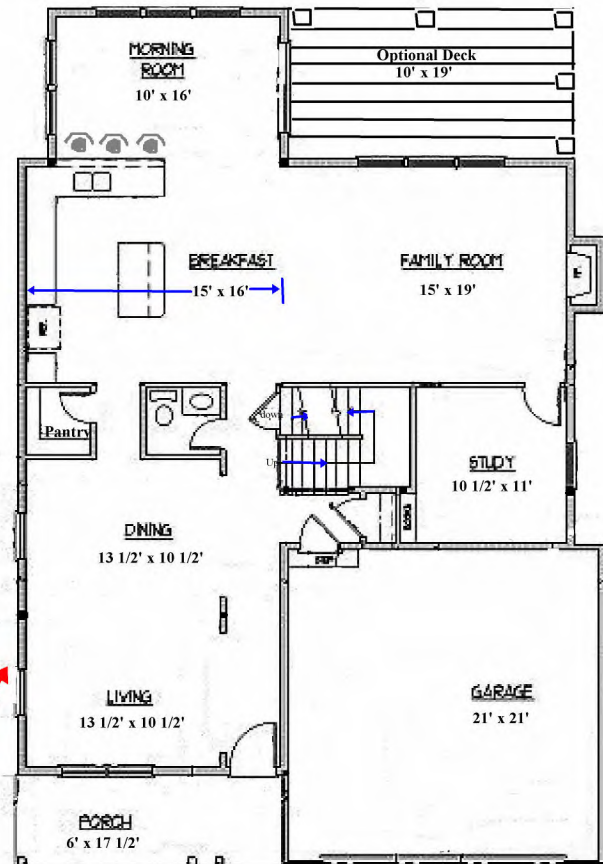

Andrew Martin
 (315)374-4531

The "Gracie Ann"

2699 Square Foot Colonial

1392 Square Foot 1st Floor
 1307 Square Foot 2nd Floor

4 Bedrooms - 2 1/2 Baths

Very Open Floor Plan

Huge Kitchen with Island

Walk in Pantry

Breakfast Bar

Morning Room

Private Study or Playroom

Formal Dining Room

Huge Master Bedroom Suite

His/Hers Closets

Double Sink Vanity

2nd Floor Laundry Room

Nice Front Porch - Optional Rear Deck

1st Floor Plan

2nd Floor Plan

Interested? Ask to see photos!

Martin Custom Homes
 mch-cny.com

Use your smart phone to read QR code and connect directly to mch-cny.com