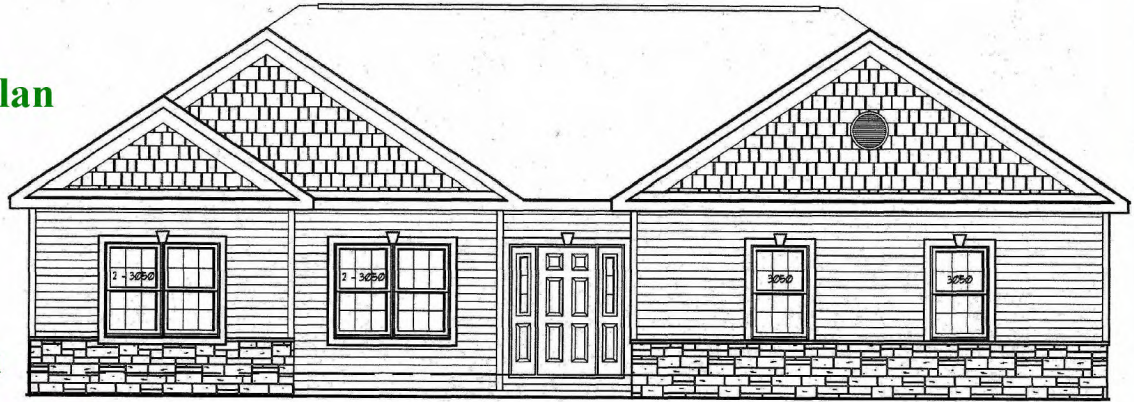

Andrew Martin
 (315)374-4531

The "Katarina"

2329 square Foot Ranch

Open Floor Plan

3 Bedrooms

2 Full Baths

Huge Kitchen

9'+ Walk-in Pantry

Optional Finished Basement Plan
 (adds 1600-1700 s.f.)

Courtyard Entry

3 Car Garage

Open Basement

Interested? Ask to see photos!

Martin Custom Homes
 mch-cny.com