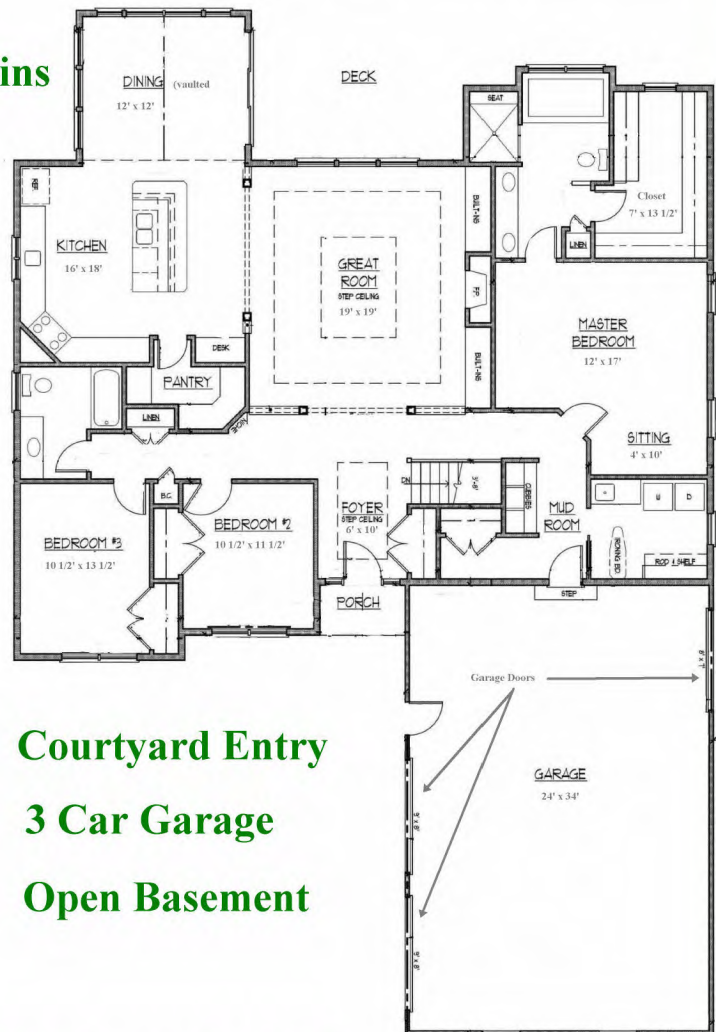

Andrew Martin
 (315)374-4531

The "Katarina"

2329 square Foot Ranch

Open Floor Plan

3 Bedrooms

2 Full Baths

Huge Kitchen

9'+ Walk-in Pantry

Great Room /Ceiling Feature / Built-ins

Large Semi-Formal Dining Room

Master Suite with Sitting Area

First Floor Laundry Room

Wide Hallways

Wide Stairway (Open Rail at top - optional open Rail at the bottom with finished Basement)

Optional Finished Basement Plan
 (adds 1600-1700 s.f.)

Courtyard Entry

3 Car Garage

Open Basement

Interested? Ask to see photos!

Martin Custom Homes
 mch-cny.com