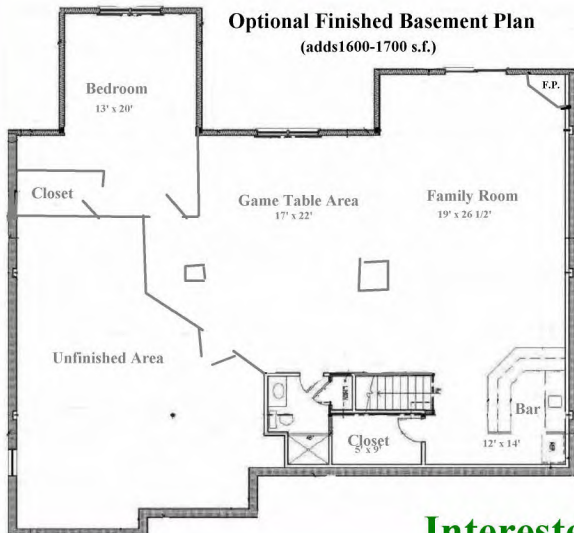

Andrew Martin
 (315)374-4531

The "Katarina"

2329 square Foot Ranch

Open Floor Plan

3 Bedrooms

2 Full Baths

Huge Kitchen

9'+ Walk-in Pantry

Great Room /Ceiling Feature / Built-ins

Large Semi-Formal Dining Room

Master Suite with Sitting Area

First Floor Laundry Room

Wide Hallways

Wide Stairway (Open Rail at top - optional open Rail at the bottom with finished Basement)

Optional Finished Basement Plan
 (adds 1600-1700 s.f.)

Courtyard Entry

3 Car Garage

Open Basement

Interested? Ask to see photos!

Martin Custom Homes
 mch-cny.com