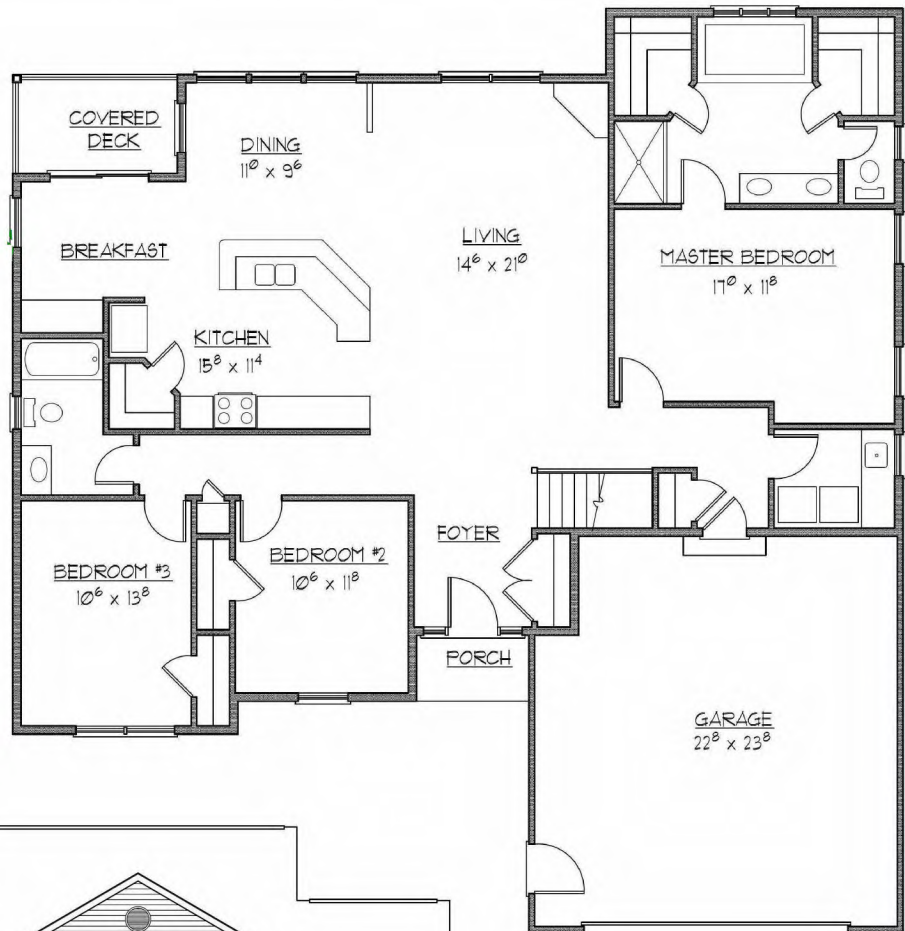

Andrew Martin
 (315)374-4531

The "Samara"

1850 square foot Ranch

(Shown with stone, shutters and cedar shake style accents)

- Open Concept
- 3 Bedrooms
- Large Kitchen
- Walk-in Pantry
- Laundry Room
- Great Master Suite
- Large Foyer/Closet
- Mudroom / bench
- Customizable
- Large Open Basement

Optional 3 car garage
 34' x 23 1/2' / 21 1/2'

Martin Custom Homes
 mch-cny.com

Use your smart phone to read QR code and connect directly to mch-cny.com