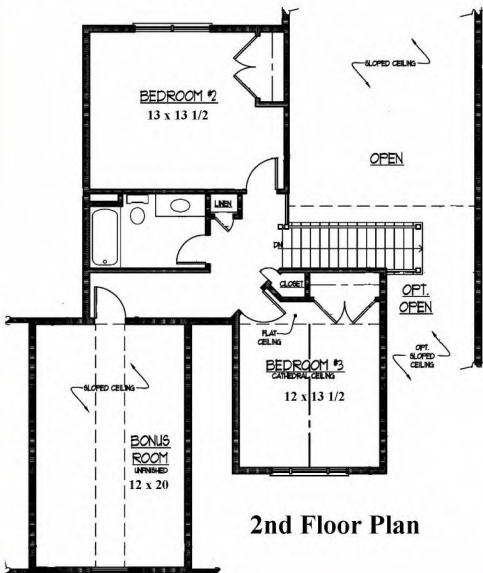

## 2176 Square Foot Transitional (1st Floor Master)

Optional Bonus Room Adds 262 sq. ft.

3 - 4 Bedrooms

2 1/2 Baths

1st Floor master Suite

Double sink vanity

5' Shower

Whirlpool Tub

Huge Walk-in Closet

Vaulted Ceiling

Large Kitchen

Breakfast Bar and Breakfast Area

Pantry

Computer Desk

Two Story Vaulted Greatroom

Vaulted Foyer

Overlook to Great Room

Formal Dining Room

1st Floor Laundry

Mudroom with Bench

Country Front Porch

3 Car Garage

1st Floor Plan

2nd Floor Plan