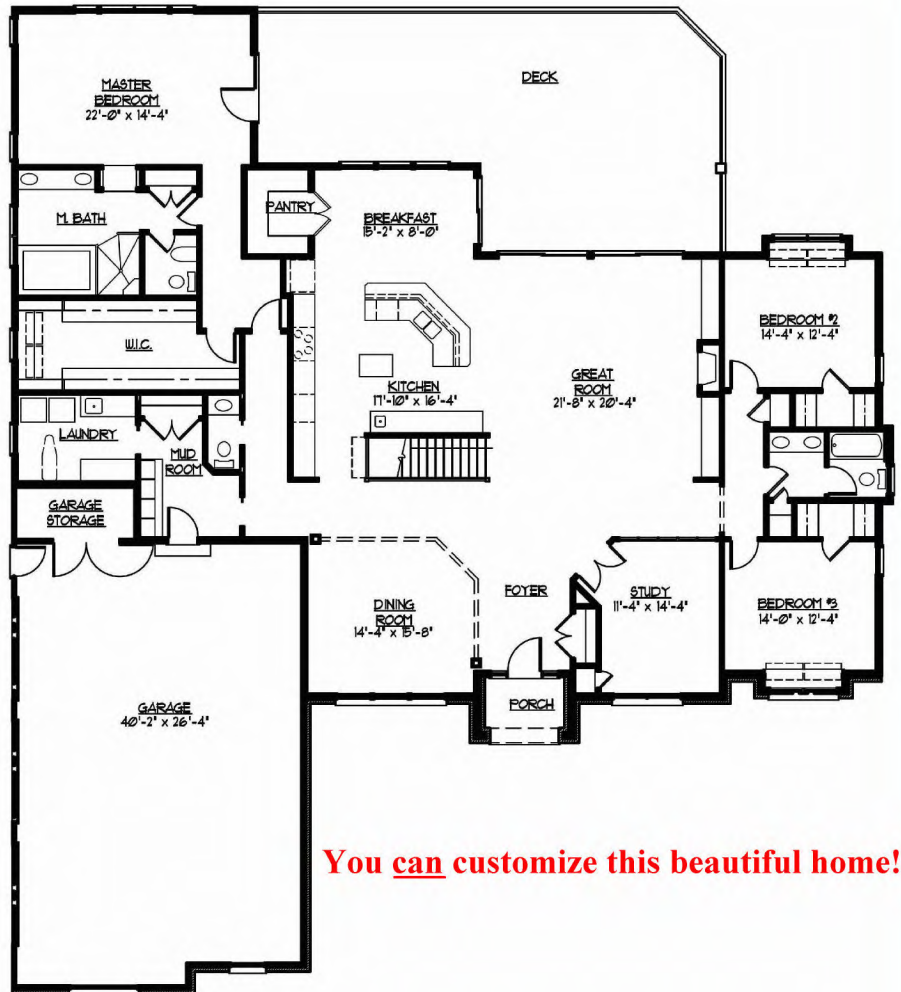

You can customize this beautiful home!

Interested? Ask to see photos!

Martin Custom Homes
mch-cny.com