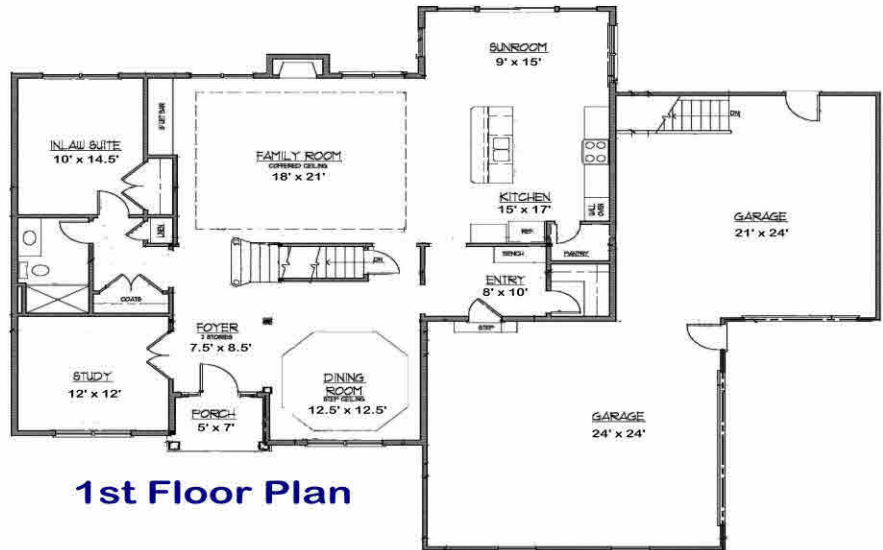

Andrew Martin
(315)374-4531

The "Diane"

3850 Square foot Colonial

- Open floor plan
 - 2 stories foyer with overlook
 - Huge oversize 3 car garage
 - Five large bedrooms
 - In-law Suite or first floor master
- (This could be redesigned to be a suite with its own bath. A 1/2 bath could be added in the mudroom area.)

3 Baths

Large kitchen

- Island bar
- Huge walk-in pantry
- Breakfast area

Great Room with fireplace

- Wet bar
- Coffered ceiling

Large study with French doors

Formal dining room

Luxurious Master Suite

- Large sitting area
- Huge walk-in closet
- Large shower with seat
- Whirlpool or free standing tub
- Double sink vanity with make-up area
- Separate toilet area

2nd floor laundry

2nd floor shared bath room

- Double sink vanity
- Separate toilet area

Great Family Home!

1st Floor Plan

2nd Floor Plan

Interested? Ask to see photos!

Martin Custom Homes

mch-cny.com

Use your smart phone to read QR code and connect directly to mch-cny.com