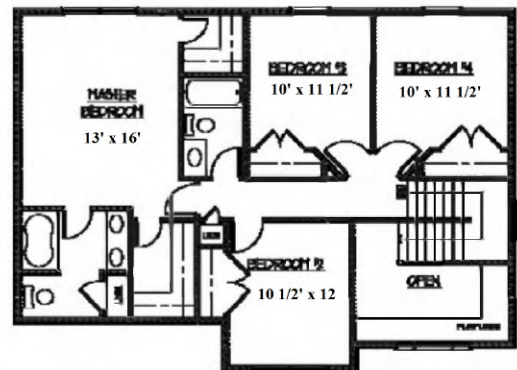

(315)374-4527

Andrew Martin

(315)374-4531

The "Julianne"

2100 Square Foot Colonial

Open Living Floor Plan

4 Bedrooms

2 1/2 Baths

2 Story Foyer

3 Car Garage

1st Floor Laundry

Formal Dining Room

Master Suite

- Choice of a shower or tub/shower combo
- Double vanity sinks
- Linen closet in master bath
- 2 Large walk-in closets

Large Kitchen

- Center Island with seating
- Pantry
- Breakfast Area

Large Great Room

- Gas fireplace
- Optional built-ins on either side of the fireplace

Upper Floor

Interested?

Ask to see Photos!

We're just as friendly after the build, as we are in the beginning!